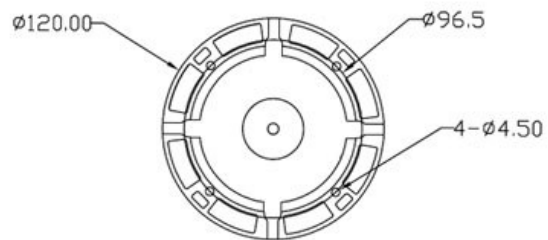

CP- GTC-D20FL4

2 MP Full HD Astra VF IR Dome Camera - 40 Mtr.

Astra HD camera

Main Features

- 1/2.7" 2 MP HQIS Pro Image Sensor
- 25/30fps@1920Px1080p
- Day/Night(ICR), AWB, AGC, BLC
- Plug-n-Play HD/SD Camera
- 2.8-12mm Lens
- Equipped with fine IR LEDs for clearer night vision
- IR Range of 40 Mtr.
- Compatible with HDx, AHD, HDCVI, CVBS and HDTVI DVRs

*Product casing and specifications are subject to change without prior notice

CP- GTC-D20FL4

2 MP Full HD Astra VF IR Dome Camera - 40 Mtr.

Astra HD
camera

Feature

Image Sensor
Minimum Illumination
Shutter Speed
White Balance
Lens
Gain Control(AGC)
Back Light Compensation
S/N Ratio
Video Output
Resolution
ICR
OSD
IR
No. of IR LEDs
Operating Temperature
Humidity
Power Source
Power Consumption
Dimension
Weight

Specification

1/2.7" 2 MP HQIS Pro Image Sensor
Color(0.1Lux),White and Black(0.01Lux IR LED On)
1/50s(1/60s)-1/100,000s (Auto/Fixed)
Auto
2.8-12mm
Auto
Auto
≥52dB
1.0Vp-p Composite Output (75Ω / BNC), HD-AHD(1080P)\ HD-TVI(1080P)\ HD-CVI(1080P)\ CVBS, AHD Default setting
1080P@25 fps
Support
Support
IR Range of 40 Mtr.
36pcsφ5mm
-20°C~+55°C
10% ~ 90% (humidity)
DC12V(+/-10%)
0.4W(2.5W after IR LED Powered on)
118mm x 118mm x 85.20mm
0.534Kg.