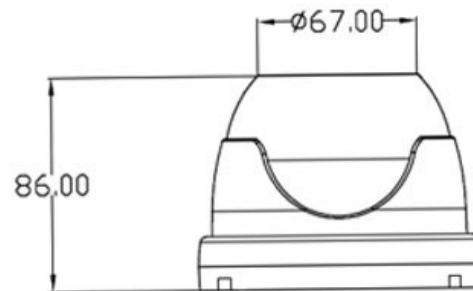

CP- GTC-D20FL4

2 MP Full HD Astra VF IR Dome Camera - 40 Mtr.

Astra HD camera

Main Features

- 1/2.7" 2 MP HQIS Pro Image Sensor
- 25/30fps@1920Px1080p
- Day/Night(ICR), AWB, AGC, BLC
- Plug-n-Play HD/SD Camera
- 2.8-12mm Lens
- Equipped with fine IR LEDs for clearer night vision
- IR Range of 40 Mtr.
- Compatible with HDx, AHD, HDCVI, CVBS and HDTVI DVRs

*Product casing and specifications are subject to change without prior notice

CP- GTC-D20FL4

2 MP Full HD Astra VF IR Dome Camera - 40 Mtr.

Astra HD
camera

Feature

Image Sensor
Minimum Illumination
Shutter Speed
White Balance
Lens
Gain Control(AGC)
Back Light Compensation
S/N Ratio
Video Output
Resolution
ICR
OSD
IR
No. of IR LEDs
Operating Temperature
Humidity
Power Source
Power Consumption
Dimension
Weight

Specification

1/2.7" 2 MP HQIS Pro Image Sensor
Color(0.1Lux),White and Black(0.01Lux IR LED On)
1/50s(1/60s)-1/100,000s (Auto/Fixed)
Auto
2.8-12mm
Auto
Auto
≥52dB
1.0Vp-p Composite Output (75Ω / BNC), HD-AHD(1080P)\ HD-TVI(1080P)\ HD-CVI(1080P)\ CVBS, AHD Default setting
1080P@25 fps
Support
Support
IR Range of 40 Mtr.
36pcsφ5mm
-20°C~+55°C
10% ~ 90% (humidity)
DC12V(+/-10%)
0.4W(2.5W after IR LED Powered on)
118mm x 118mm x 85.20mm
0.534Kg.